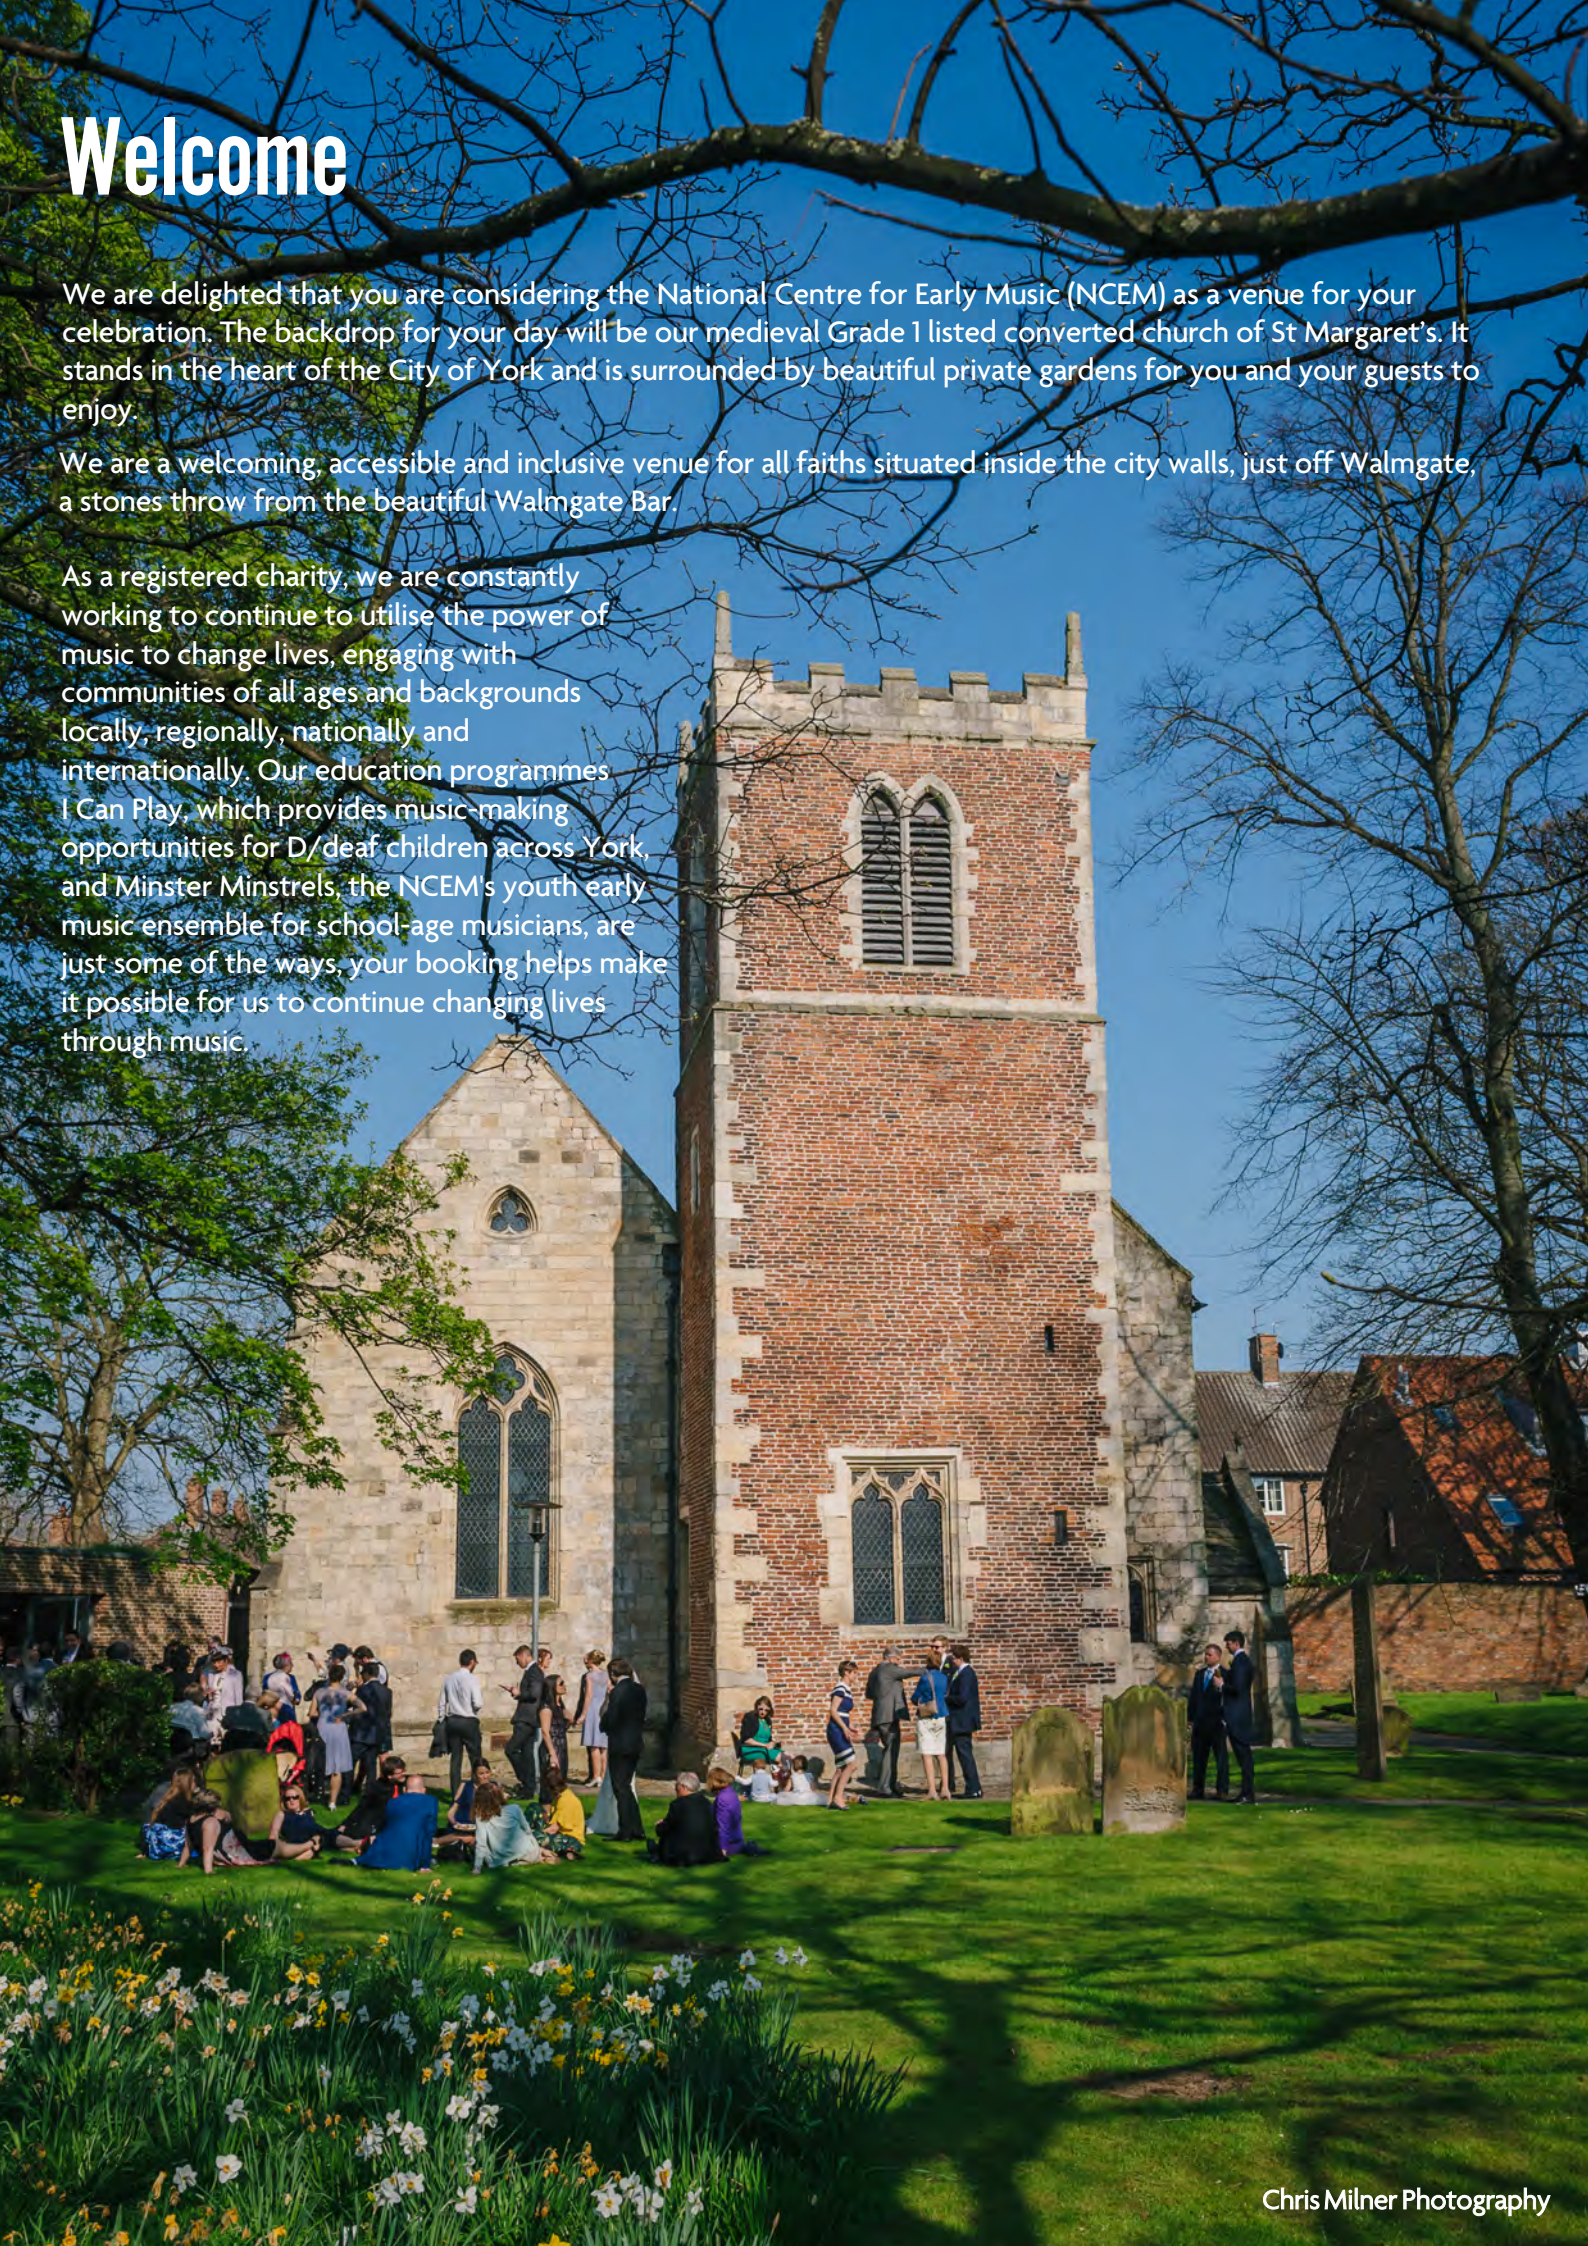

Welcome

We are delighted that you are considering the National Centre for Early Music (NCEM) as a venue for your celebration. The backdrop for your day will be our medieval Grade 1 listed converted church of St Margaret's. It stands in the heart of the City of York and is surrounded by beautiful private gardens for you and your guests to enjoy.

We are a welcoming, accessible and inclusive venue for all faiths situated inside the city walls, just off Walmgate, a stones throw from the beautiful Walmgate Bar.

As a registered charity, we are constantly working to continue to utilise the power of music to change lives, engaging with communities of all ages and backgrounds locally, regionally, nationally and internationally. Our education programmes I Can Play, which provides music-making opportunities for D/deaf children across York, and Minster Minstrels, the NCEM's youth early music ensemble for school-age musicians, are just some of the ways, your booking helps make it possible for us to continue changing lives through music.