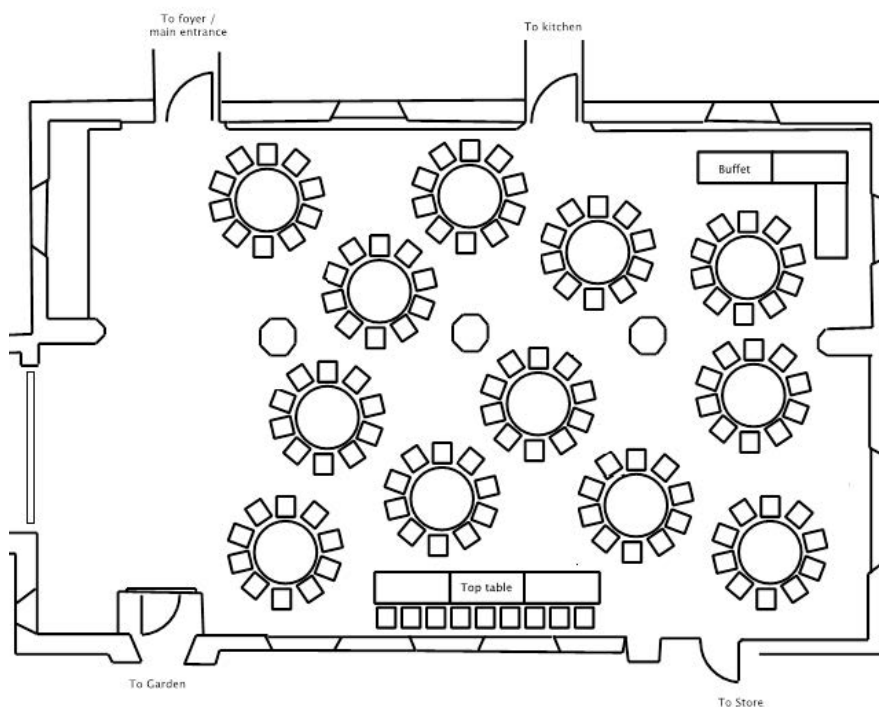

Venue Information

Floor Plans

The main room is very flexible, and we will work with you to find the best layout for the number of guests attending your celebration.

Please note that if you are using the NCEM chairs, it is only possible to fit a maximum of nine around the round tables.

Cabaret style with long top table and buffet table

Capacity: 129

Please note if using NCEM chairs the maximum capacity is 118.