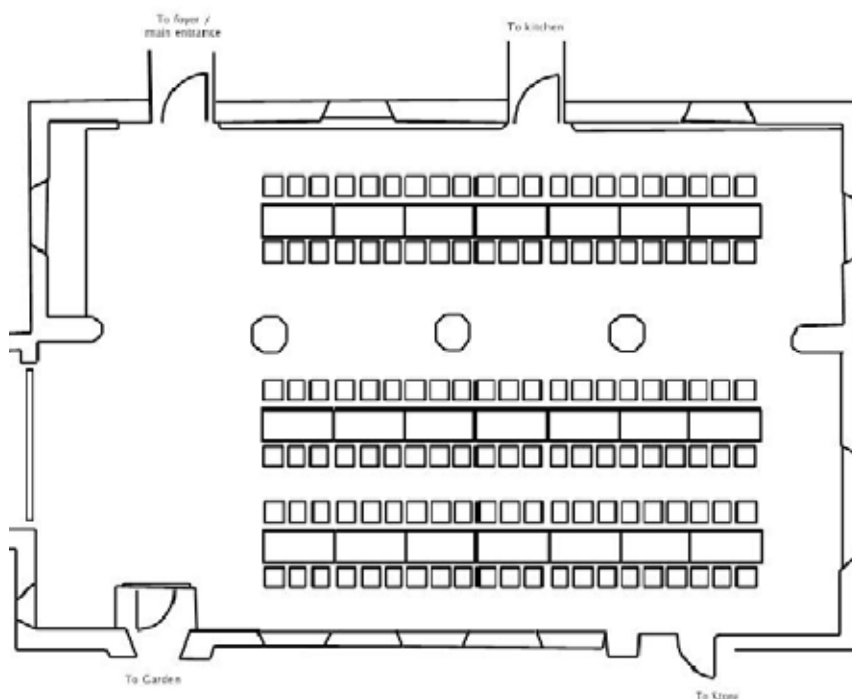

Banquet style tables

Capacity: 126

Please note that the NCEM only has seven 6ft trestle tables available, so you will need to arrange hire of the remaining number required.