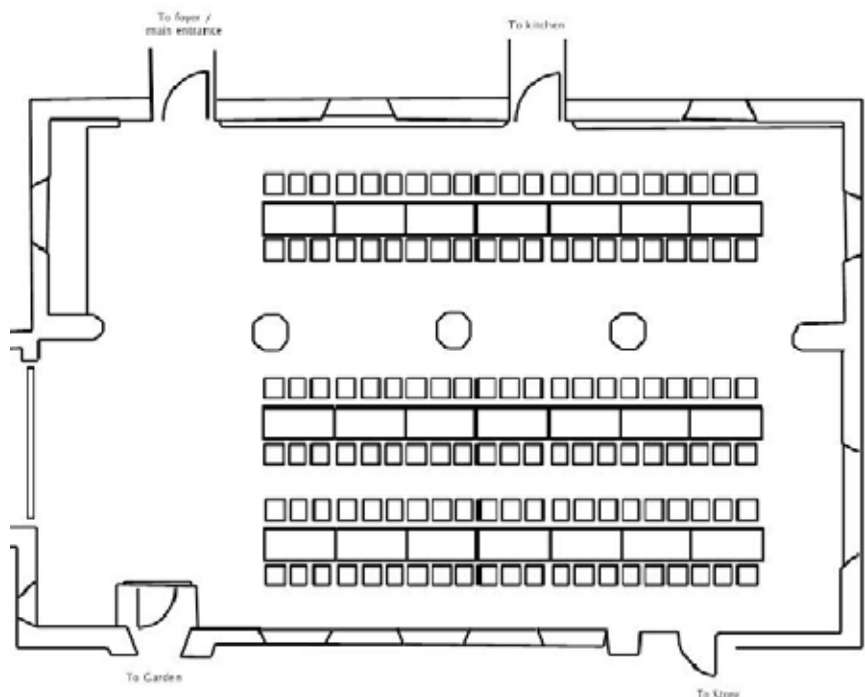

Venue Information

Floor Plans

The main room is very flexible, and we will work with you to find the best layout for the number of guests attending your celebration.

Please note that if you are using the NCEM chairs, it is only possible to fit a maximum of nine around the round tables.

Cabaret style with long top table and buffet table

Capacity: 129

Please note if using NCEM chairs the maximum capacity is 118.

Banquet style tables

Capacity: 126

Please note that the NCEM only has seven 6ft trestle tables available, so you will need to arrange hire of the remaining number required.

Evening party with stage and space for dancing

Capacity: 150

Staging is an additional charge and has to be set in place before guest arrival.

Preferred Caterers

Bradshaws of York *Caterers of Distinction*