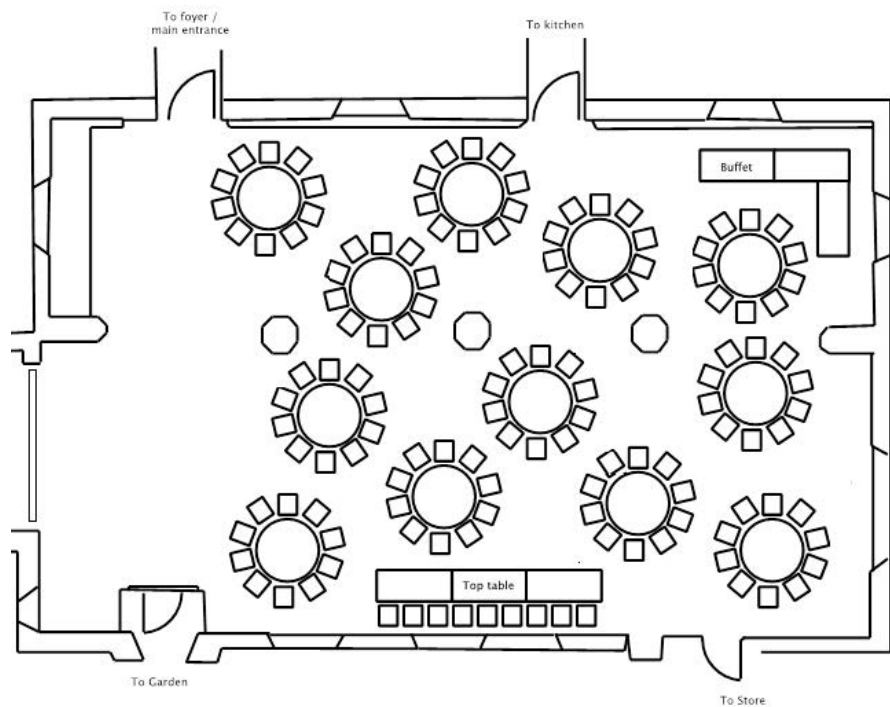

Venue Information

Floor Plans

The main room is very flexible, and we will work with you to find the best layout for the number of guests attending your celebration.

Please note that if you are using the NCEM chairs, it is only possible to fit a maximum of nine around the round tables.

Cabaret style with long top table and buffet table

Capacity: 129

Please note if using NCEM chairs the maximum capacity is 118.