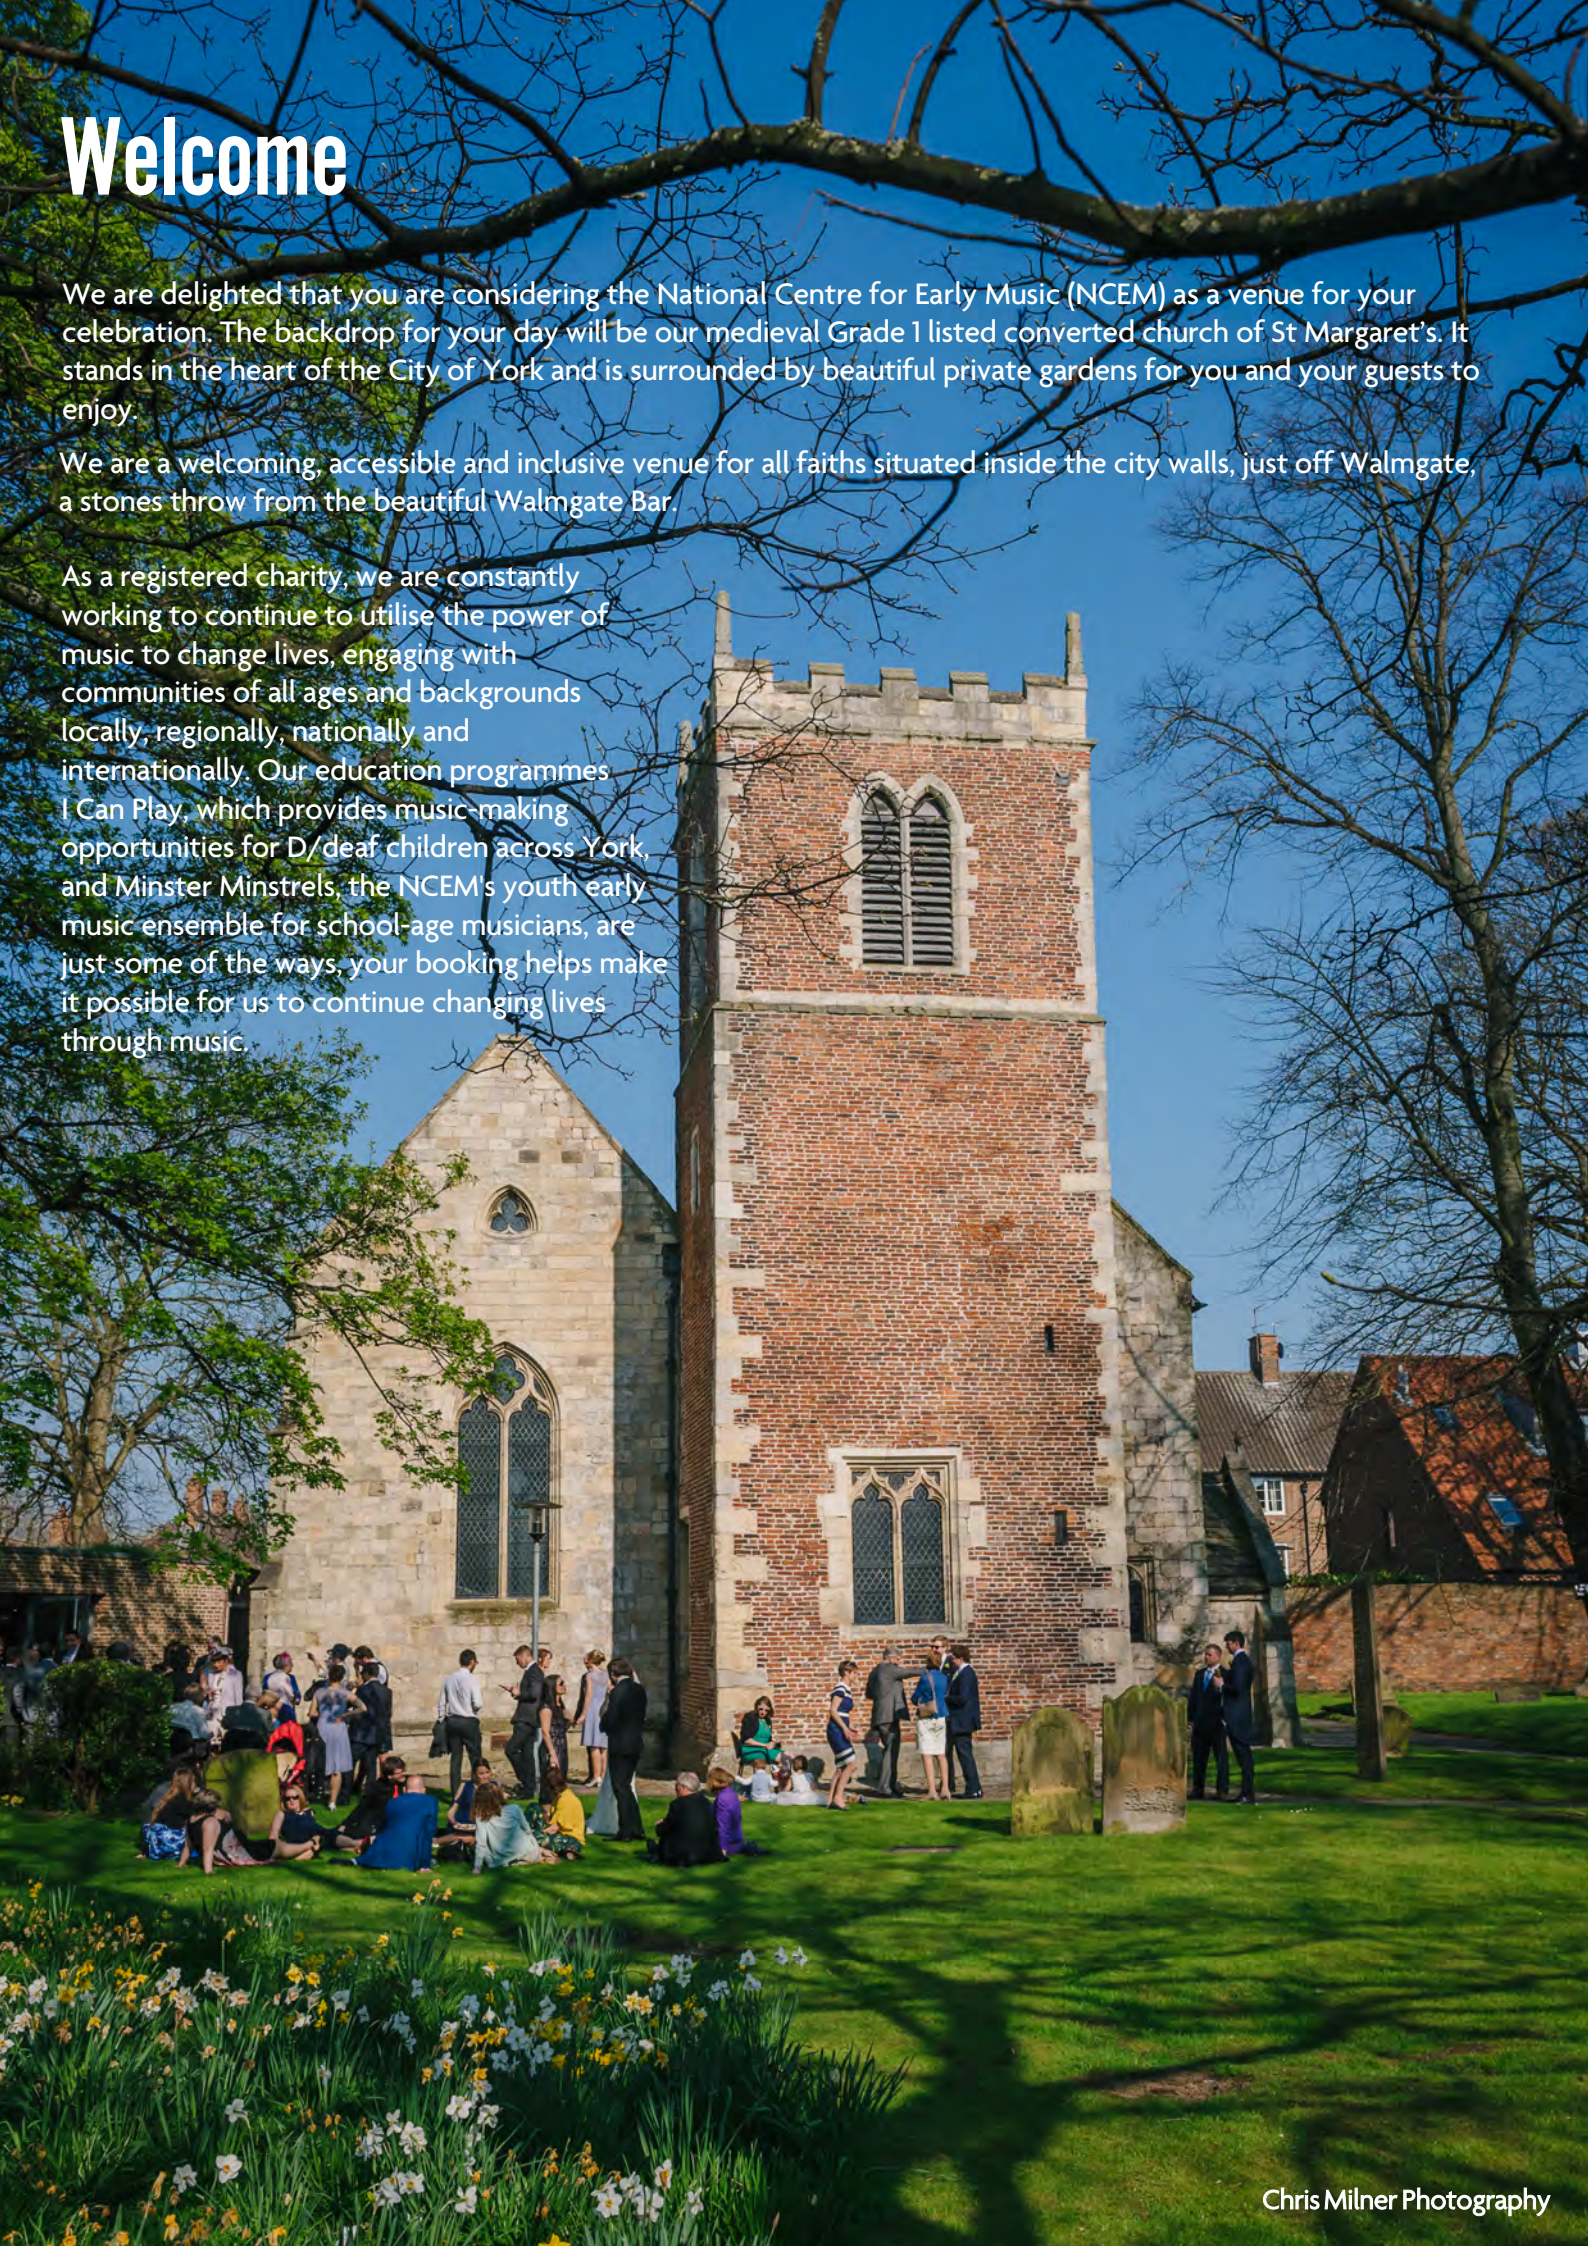

We are a welcoming, accessible and inclusive venue for all faiths situated inside the city walls, just off Walmgate, a stones throw from the beautiful Walmgate Bar.

As a registered charity, we are constantly working to continue to utilise the power of music to change lives, engaging with communities of all ages and backgrounds locally, regionally, nationally and internationally. Our education programmes I Can Play, which provides music-making opportunities for D/deaf children across York, and Minster Minstrels, the NCEM's youth early music ensemble for school-age musicians, are just some of the ways, your booking helps make it possible for us to continue changing lives through music.